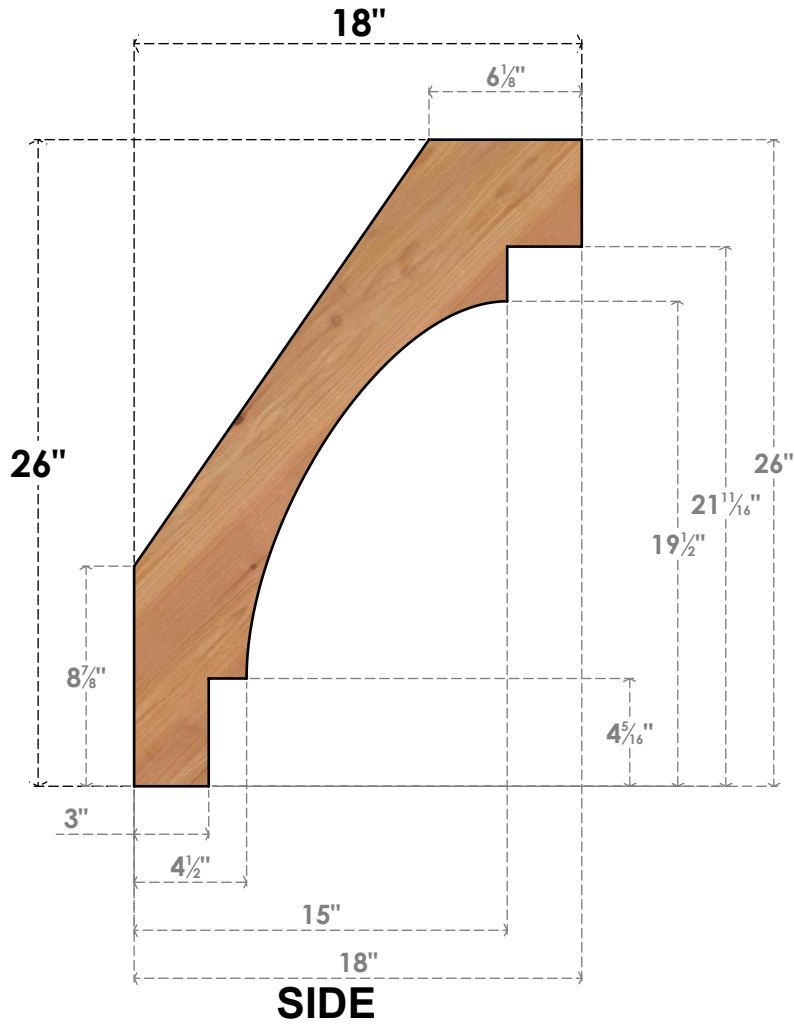

BRC06X18X26MRC00SWR

5 1/2"W X 18"D X 26"H MERCED SMOOTH BRACE, WESTERN RED CEDAR

EKENA MILLWORK
 2300 WEST MAIN ST.
 CLARKSVILLE, TX 75426
 TOLL FREE: 866-607-0453
 WWW.EKENAMILLWORK.COM

NOTES

1. INSTALLATION TO BE COMPLETED IN ACCORDANCE WITH MANUFACTURER'S SPECIFICATIONS.
2. DRAWING MAY NOT BE TO SCALE
3. THIS DRAWING IS INTENDED FOR DESIGN AND PLANNING PURPOSES ONLY.
4. ALL INFORMATION CONTAINED HEREIN WAS CURRENT AT THE TIME OF DEVELOPMENT BUT MUST BE REVIEWED AND APPROVED BY THE PRODUCT MANUFACTURER TO BE CONSIDERED ACCURATE.
5. PRODUCTS ARE NOT KILN DRIED. THIS ITEM IS UNIQUE AND WILL CONTAIN THE NATURAL VARIATIONS THAT THE WOOD SPECIES OFFERS. THIS MAY RESULT IN VARIATIONS UP TO 1/4"