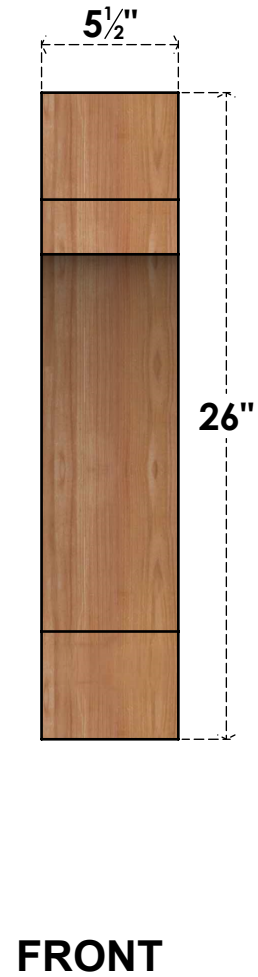

BRC06X18X26MRC00SWR

5 1/2"W X 18"D X 26"H MERCED SMOOTH BRACE, WESTERN RED CEDAR

EKENA MILLWORK
 2300 WEST MAIN ST.
 CLARKSVILLE, TX 75426
 TOLL FREE: 866-607-0453
 WWW.EKENAMILLWORK.COM

NOTES

1. INSTALLATION TO BE COMPLETED IN ACCORDANCE WITH MANUFACTURER'S SPECIFICATIONS.
2. DRAWING MAY NOT BE TO SCALE
3. THIS DRAWING IS INTENDED FOR DESIGN AND PLANNING PURPOSES ONLY.
4. ALL INFORMATION CONTAINED HEREIN WAS CURRENT AT THE TIME OF DEVELOPMENT BUT MUST BE REVIEWED AND APPROVED BY THE PRODUCT MANUFACTURER TO BE CONSIDERED ACCURATE.
5. PRODUCTS ARE NOT KILN DRIED. THIS ITEM IS UNIQUE AND WILL CONTAIN THE NATURAL VARIATIONS THAT THE WOOD SPECIES OFFERS. THIS MAY RESULT IN VARIATIONS UP TO 1/4"